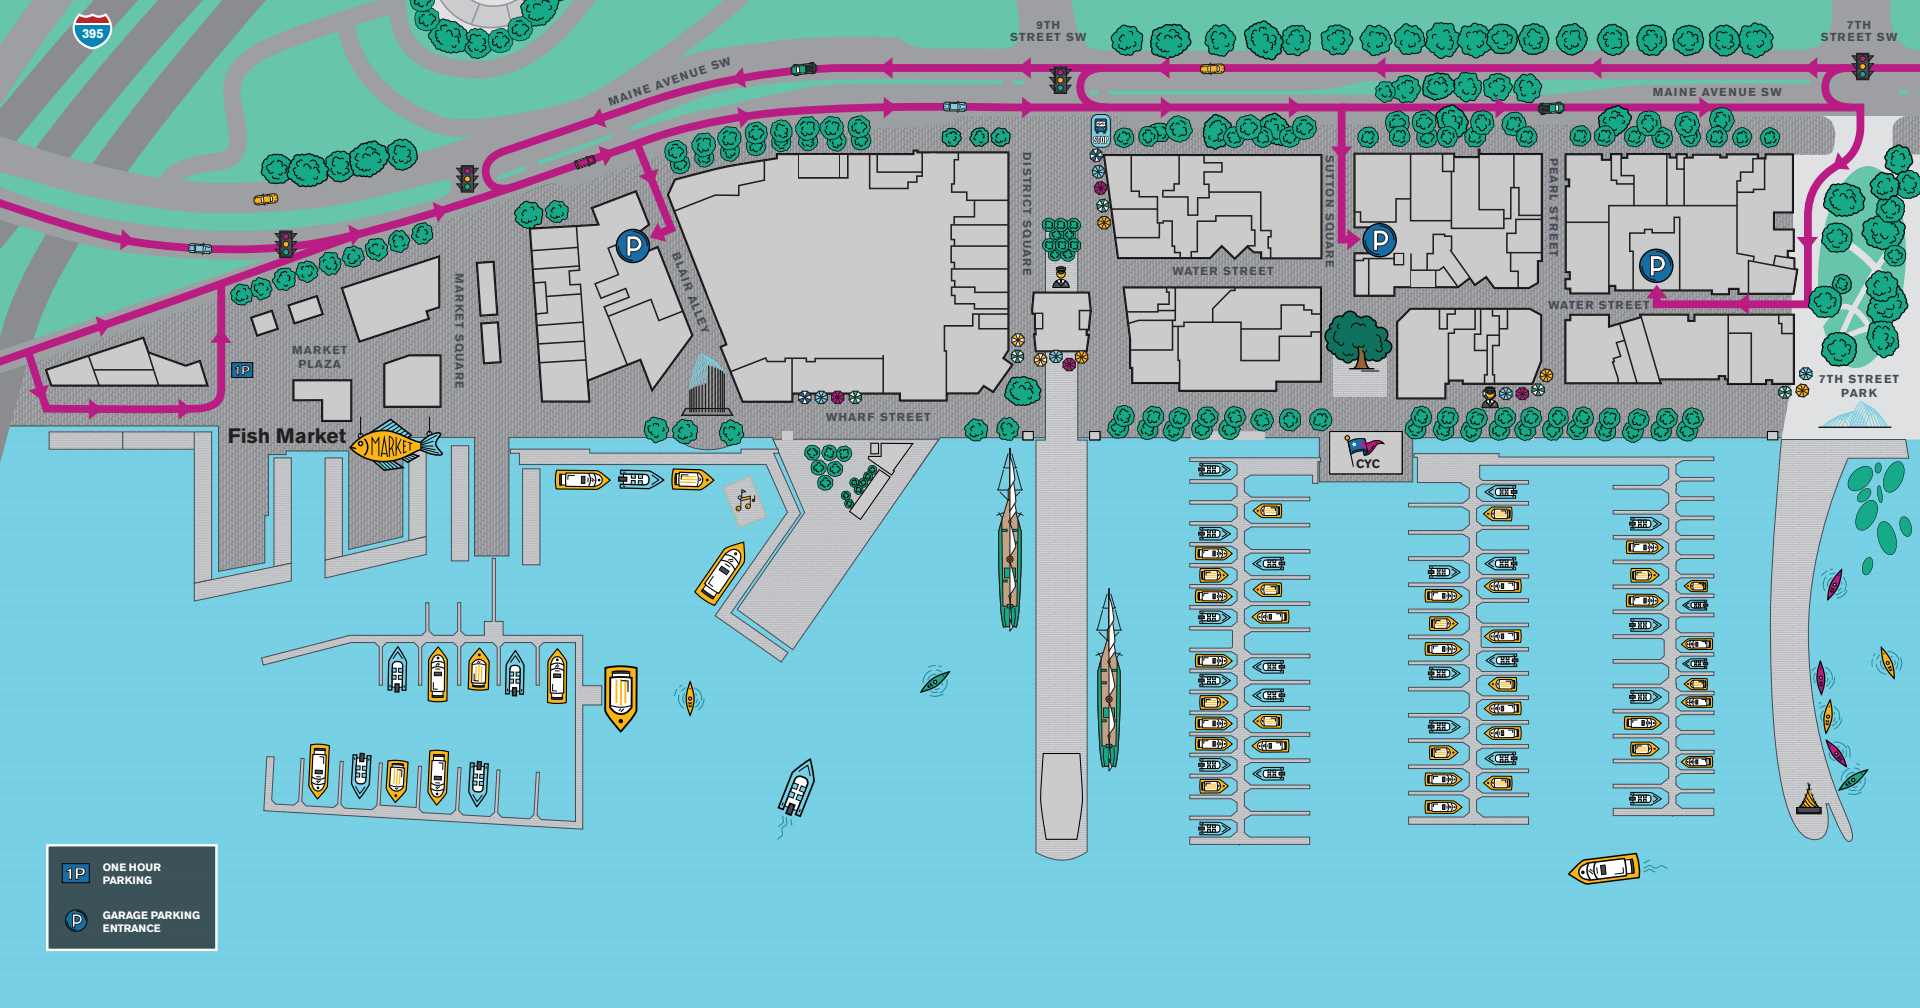

395

1P ONE HOUR PARKING

P GARAGE PARKING ENTRANCE